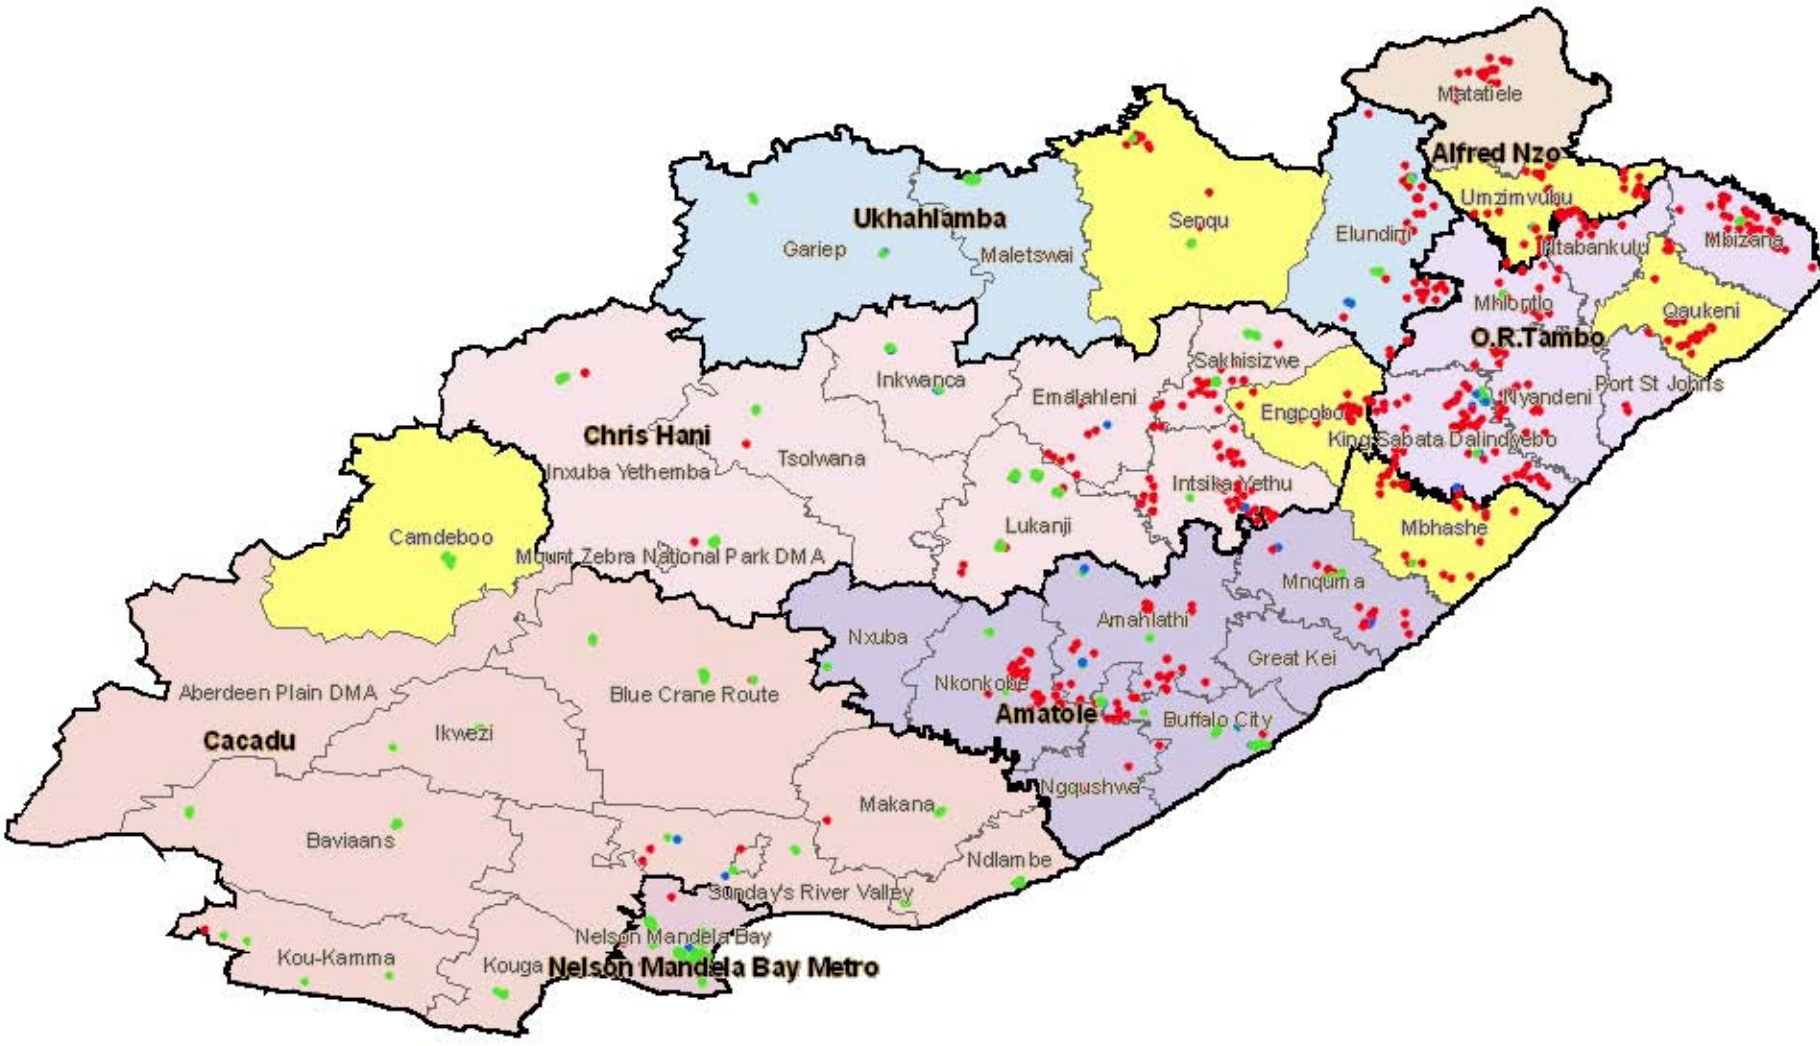

# loveLife Schools Classified by Area Type (2009)

**Legend**

loveLife Sites by Type

- Mixed
- Rural
- Urban

Municipal Boundary  
 District Boundary  
 Priority Municipalities

Note: Of a total of 915 schools in the Eastern Cape, 57 are not plotted due to missing locational data.  
 Data Sources: Municipal Demarcation Board, Department of Education

# loveLife Schools Classified by Area Type (2009)

**Legend**

loveLife Sites by Type

- Mixed
- Rural
- Urban

- Municipal Boundary
- District Boundary
- Priority Municipalities

Note: Of a total of 430 schools in the Free State, 36 are not plotted due to missing locational data.  
 Data Sources: Municipal Demarcation Board, Department of Education

# loveLife Schools Classified by Area Type (2009)

**Legend**

loveLife Sites by Type

- Mixed
- Rural
- Urban

- Municipal Boundary
- District Boundary
- Priority Municipalities

Note: Of a total of 465 schools in the Gauteng, 70 are not plotted due to missing locational data.  
 Data Sources: Municipal Demarcation Board, Department of Education

# loveLife Schools Classified by Area Type (2009)

**Legend**

**loveLife Sites by Type**

- Mixed (Blue dot)
- Rural (Red dot)
- Urban (Green dot)

Municipal Boundary (thin line)

District Boundary (thick line)