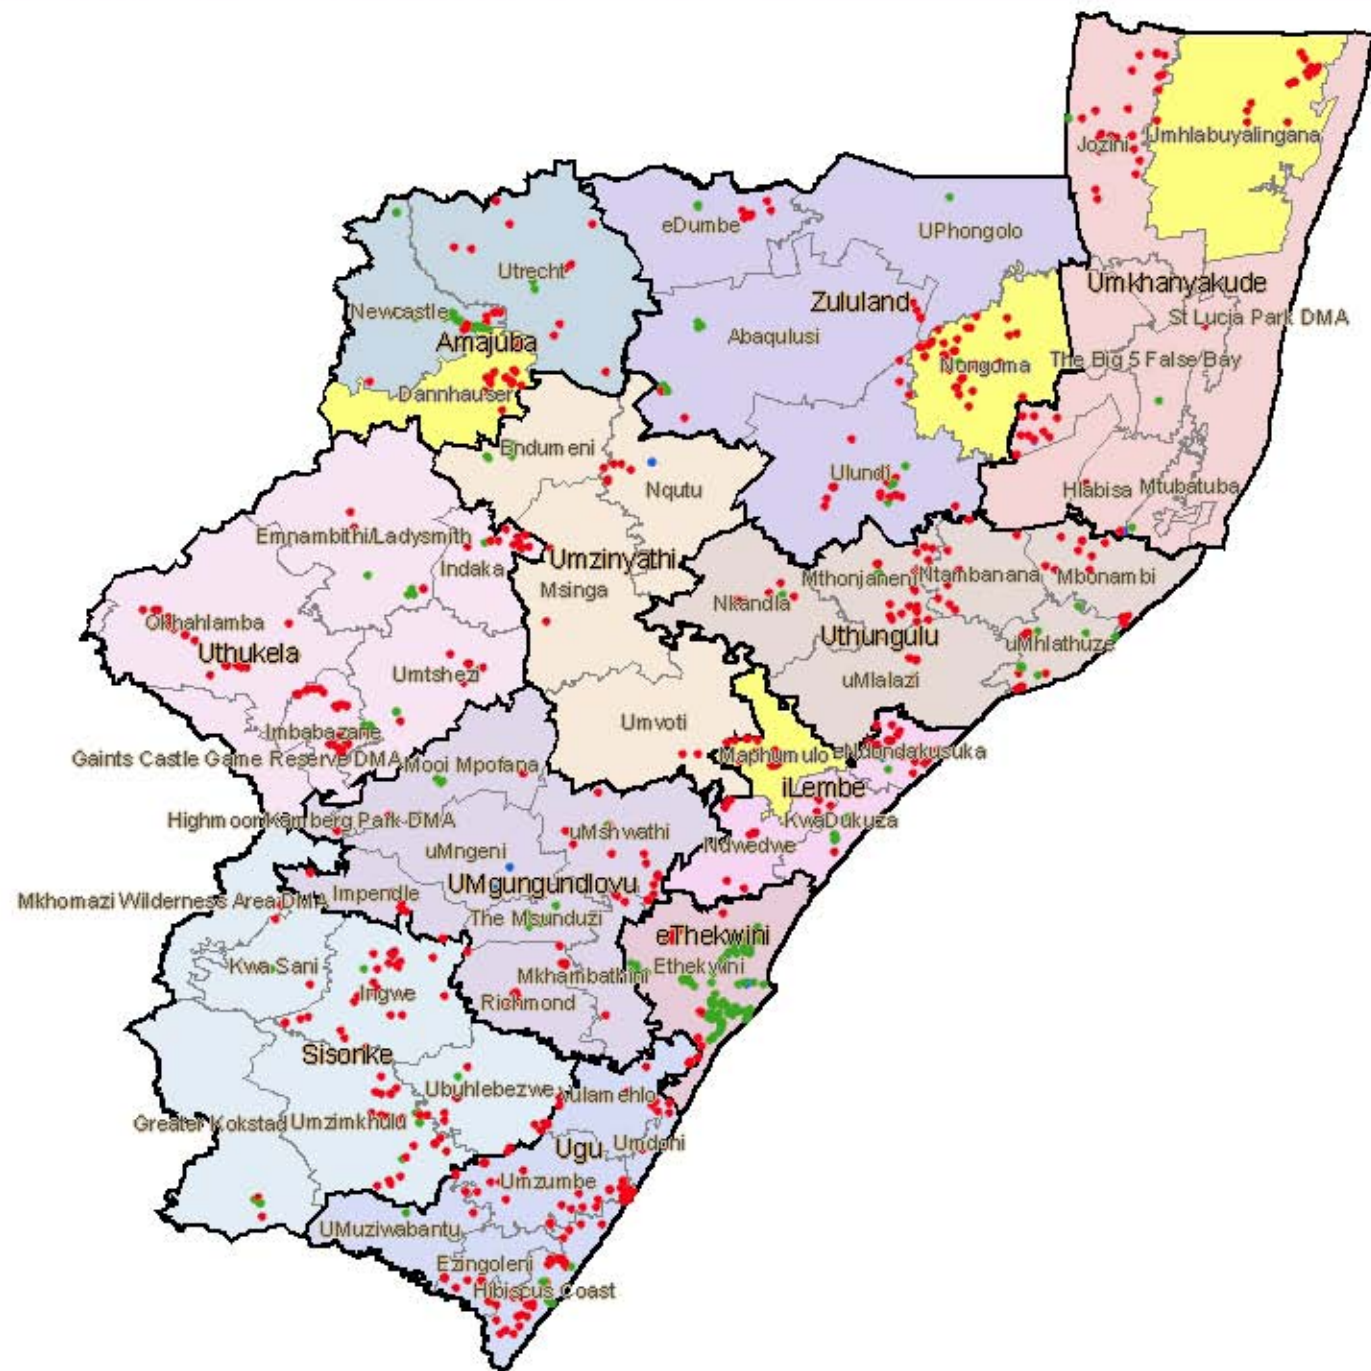

# loveLife Schools Classified by Area Type (2009)

**Legend**

loveLife Sites by Type

- Mixed
- Rural
- Urban

Municipal Boundary  
 District Boundary  
 Priority Municipalities

Note: Of a total of 915 schools in the Eastern Cape, 57 are not plotted due to missing locational data.  
 Data Sources: Municipal Demarcation Board, Department of Education

# loveLife Schools Classified by Area Type (2009)

**Legend**

loveLife Sites by Type

- Mixed
- Rural
- Urban

- Municipal Boundary
- District Boundary
- Priority Municipalities

Note: Of a total of 430 schools in the Free State, 36 are not plotted due to missing locational data.  
 Data Sources: Municipal Demarcation Board, Department of Education

# loveLife Schools Classified by Area Type (2009)

**Legend**

loveLife Sites by Type

- Mixed
- Rural
- Urban

- Municipal Boundary
- District Boundary
- Priority Municipalities

Note: Of a total of 465 schools in the Gauteng, 70 are not plotted due to missing locational data.  
 Data Sources: Municipal Demarcation Board, Department of Education

# loveLife Schools Classified by Area Type (2009)

**Legend**

loveLife Sites by Type

- Mixed
- Rural
- Urban

- Municipal Boundary
- District Boundary
- Priority Municipalities

Note: Of a total of 935 schools in the KwaZulu Natal, 55 are not plotted due to missing locational data.  
 Data Sources: Municipal Demarcation Board, Department of Education