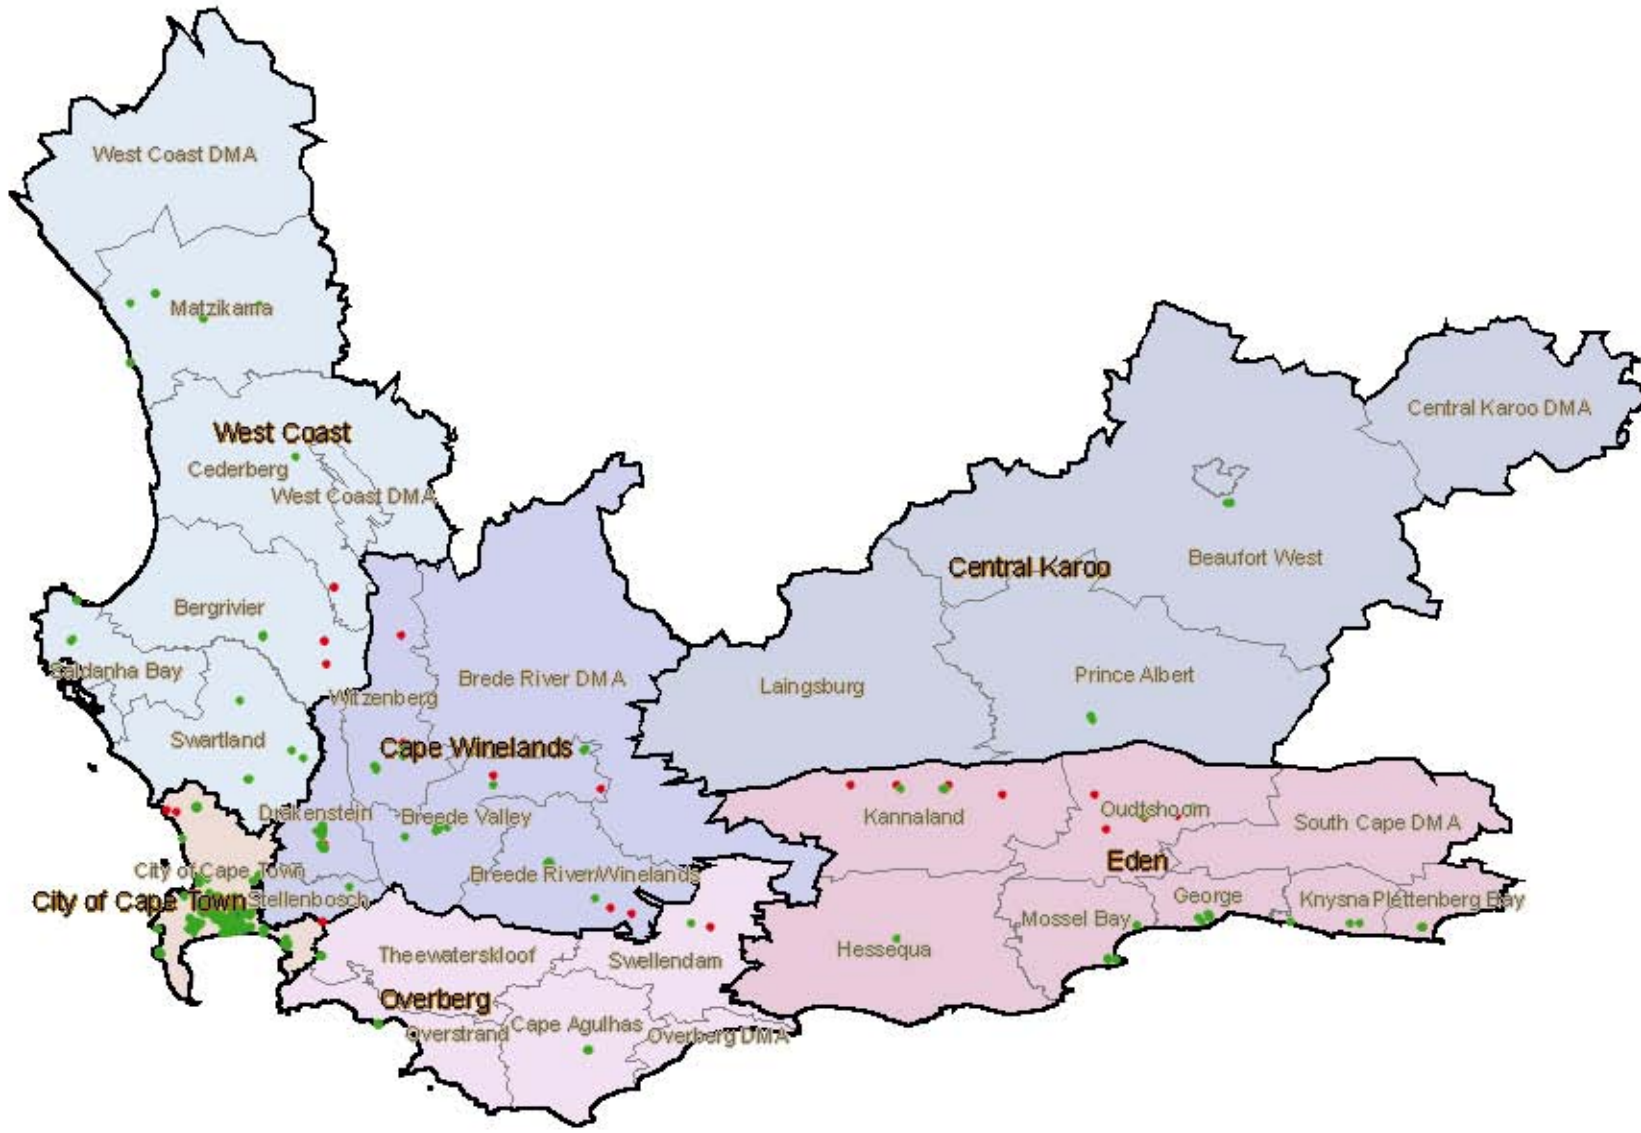

loveLife Schools Classified by Area Type (2009)

Legend

loveLife Sites by Type

- Mixed (Blue dot)
- Rural (Red dot)
- Urban (Green dot)

Municipal Boundary (thin line)

District Boundary (thick line)

Note: Of a total of 308 schools in the Western Cape, 15 are not plotted due to missing locational data.
Data Sources: Municipal Demarcation Board, Department of Education

Map produced by the Health GIS Centre, Malaria Research Programme, Medical Research Council of South Africa

Tel +27 31 203 4700
Fax +27 31 203 4704

URL www.mrc.ac.za